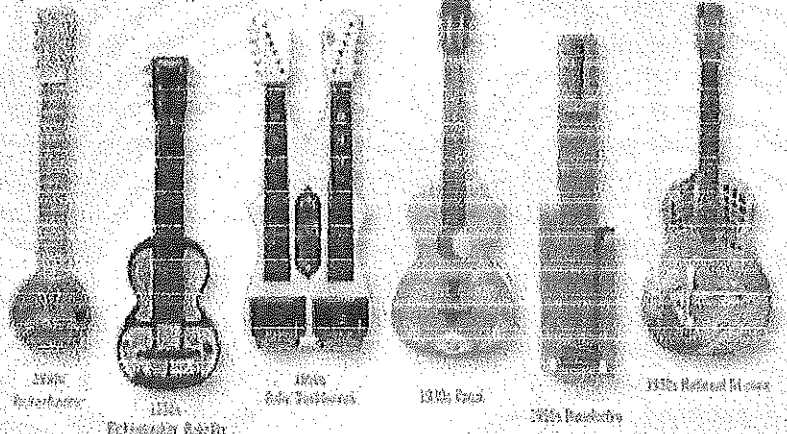

LEGENDS OF THE HAWAIIAN STEEL GUITAR

Featuring ...
 David Carreras • H.K. Hahaione • Mike Hanapi • Sol Hoopii • Joe "Steppy" DeRigo • Iles Ah Sze • Iou Mau • Benny Hoagens
 Jerry Byrd • Casey Olsen • Edly Hui Lee • Barney Isaacs & George Hui • Duke Kahanamoku O'Keefe • Barney Isaacs & Jerry Byrd
 Alan Kanahele • Ken Emerson • Bobby Legano • Bob Brozman • Henry Allen • Greg Sanderson

PAST, PRESENT & FUTURE

Washtub bass

1890s Kalahele
 1910s Kalahele
 1920s Kalahele
 1930s Kalahele
 1950s Kalahele

Country Music Instruments

dobro

autoharp

dulcimer

Pedal Steel

Ramblin Jug
Stompers with
washboard